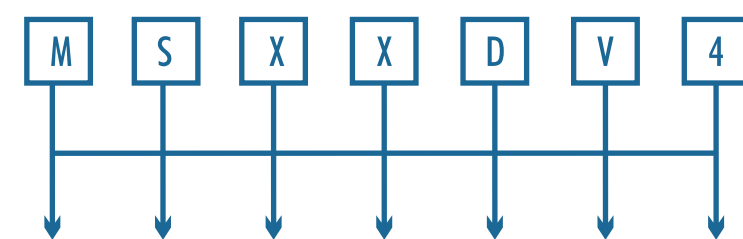

MASAMITSU V4 NETWORK PTZ CAMERAS

MS = MASAMITSU PTZ DOME
IPD=IP SPEED DOME

TYPE OF HOUSING
01 = 8" OUTDOOR WITH IR
02 = OUT DOOR SPEED DOME
03 = INDOOR SPEED DOME
CEILING MOUNT
04 = INDOOR SPEED DOME
IN CEILING MOUNT
05 = OUTDOOR MINI WITH IR
06 = 4 inch outdoor
Medium-speed UA series
07 = 5"outdoor
Medium-speed M series
08 = 6 inch outdoor
High-speed T series
09 = 6 inch outdoor
Medium-speed H series

RESOLUTION + SENSOR
A = 1/1.8" Global Shutter (Sony IMX265)
B = 1/4" - 720P (Aptina AR0141)
C = 1/2.7" - 1080P (F23)
D = 1/2.9" - 8.0 MEGA 4K (SC8238)
E = 1/2.9" - 2.0 M (Sony IMX307)
F = 1/3" - 5.0 M (Omnivision OV5658)
G = 1/2.9" - 5.0 M (Sony IMX335)
H = 1/2.9" - 8.0 M (Sony IMX274)
I = 1/1.8" - 12.0 M (Sony 226)
J = 1/2.7" - 1080P (GC2053)
K = 1/2.9" - 1080P (IMX290)
L = 1/3" - 1080P (MN34220)
M = 1/2.7" - 5.0 Mega (China SC5239)

RESOLUTION + SENSOR
N = 1/3" - 1080P (MN34220)
O = 1/1.8" - 8.0 Mega 4K (Omnivision OS08A10)
P = 1/3" - 1080P (Panasonic MN34227)
Q = 1/2.9" - 1080P (Sony IMX291)
R = 1/2.8" - 5 Mega (OS05A10)
S = 1/1.8" - 8.0 Mega (Sony IMX334)
T = 1/1.8" - 8.0 Mega (Sony IMX415)
U = 1/2.8" - 2.0 Mega (Sony IMX327)
V = 1/2.8" - 5.0 mega (GS4653)
W = 1/2.8" - 1080P (Sony IMX307 + EYENIX)
X = 1/1.9" - 2.0 Mega (Sony IMX385 STAR LIGHT)
Y = 1/2.8" - 1080P (Sony IMX323)
Z = 1/2.5" - 5.0 Mega (K05)

POWER TYPE
D = 12 VDC IN PUT
A = 24VAC
P = PoE + 12VDC
T = PoE + 12VDC + 24VAC

03 = 3X ZOOM LENS
05 = 5X ZOOM LENS
10 = 10X ZOOM LENS
18 = 18X ZOOM LENS
20 = 20X ZOOM LENS
22 = 22X ZOOM LENS
23 = 23X ZOOM LENS
25 = 25X ZOOM LENS
27 = 27X ZOOM LENS
30 = 30X ZOOM LENS
33 = 33X ZOOM LENS